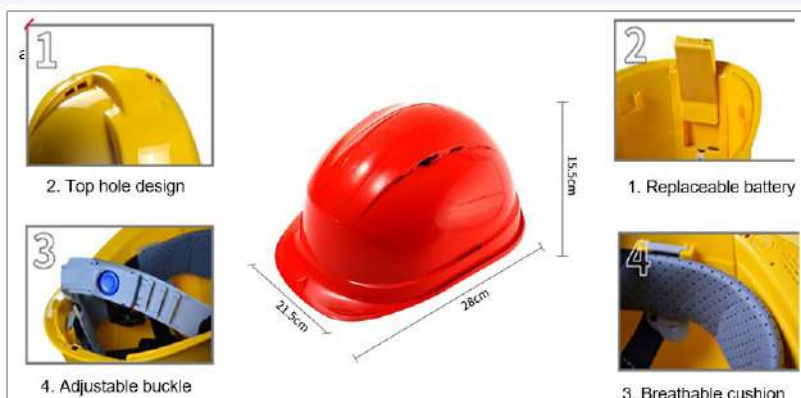

Specifications:

Main function	System	MTK platform, android system 10.0
	CPU	Quad-core, 1.5GHz
	Lens& Sensor	16M CMOS sensor, 110 degree wide-angle
	External port	Micro USB for charging and data backup
	Storage	Up to 512GB, standard is 64GB
Video	Resolution	1080P@30fps, 720P@30fps, 480P@30fps
	Compression	H.264, Video format is MP4
	Video clip	Configurable options, such as 10, 20, 30 minutes
	Pre-recording	Up to 60 seconds
	Post-recording	10s to 30mins configurable
Snapshot	Picture	16 Mega interpolation maximum
	Picture format	JPEG
Power	Battery	3300mAh
	Working hours	720P continues working 8 hours
	Standby time	More than 25 hours
	Charging time	Less than 4 hours
Structure	Weight	560g
	Dimension	280x215x155 (mm)
	IP grade	IP66
	Working Temp	-30 degree to +70 degree
Others	4G network	TDD-LTE Band 38/39/40/41 FDD-LTE Band 1/2/3/4/5/7/8/20
	Built-in WIFI	Support 2.4G 802.11 b/g/n
	Built-in GPS	For GPS live tracking
	Bluetooth	BT5.0
	Laser light	Yes
	Helmet Color	White, yellow, blue and red optional
Lighting LED	Voltage/Current	2.85~3.6V, 350mA~1A
	Color temperature	5000~10000K
	Lighting angle	115~130 degree
	Consumption	1W
	Lighting distance	20 meters

Structure dimension: 280x215x155 (mm)

Standard Package

Charger	USB cable
Smart Helmet	Quantity
	1pcs